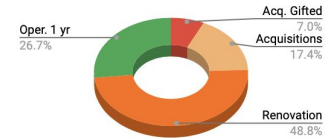

BAKERY BUDGET € (k)

BAKERY 1

Gifted (Horowitz Family)	€300	
Renovation	€900	
1 year operations	€500	€1,400

BAKERY 2

Acquisition	€250	
Renovation	€1,000	
1 year operations	€500	€1,750

GREATER URBANISTIC AREA

Acquisition	€500	
Renovation	€200	
1 year operations	€150	€850

TOTAL €4,000

TIMELINE € (k)

Immediate	€30.00
30 days	€270.00
2021	€1.9 M
2022	€1.9 M

USE OF PROCEEDS

HOW YOU CAN SUPPORT THE INITIATIVE (US\$)