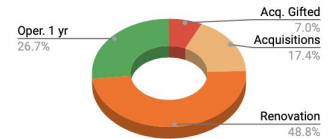

HOW YOU CAN SUPPORT THE INITIATIVE (US$)

Bring the **Bakery to life** and lay the foundation as a **grand peace catalyst**

$ 4.75 M

to make the Bakery as a first stepping stone.

Join us on the **ground floor** of this **historic venture**. Whether an individual, company or institution, your skills, expertise, donations, and investment to build a **capital fund**, can leave an **imprint on the future**. We invite you to build One Humanity with us!

BAKERY BUDGET US$ (k)

BAKERY 1

Gifted (Horowitz Family)	$355	
Renovation	$1,065	
1 year operations	$600	$1,665

BAKERY 2

Acquisition	$300	
Renovation	$1,180	
1 year operations	$600	$2,080

GREATER URBANISTIC AREA

Acquisition	$590	
Renovation	$235	
1 year operations	$175	$1,000

TOTAL **$4,745**

TIMELINE US$

Immediate	$36
30 days	$320
2021	$2.2 M
2022	$2.2 M

USE OF PROCEEDS